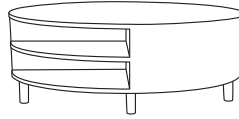

Formosa Collection

DMXXXX

Table Style

**A**  
Oval End Table

**B**  
Oval Coffee Table

**C**  
Round End Table

**D**  
Round Coffee Table

Options

**0**  
No Shelf

**1**  
With Shelf

Top Finish

**A**  
Kwalu Top

**\*B**  
Corian®/ Hanex®/ Krion® Top  
(Waterfall Profile)

Legs

**C**  
Kwalu Cylinder

**F**  
Brushed Aluminum  
Cylinder