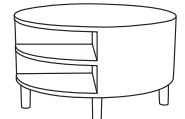

Formosa Collection

DMXXXX

Table Style

**A**  
Oval End Table

**B**  
Oval Coffee Table

**C**  
Round End Table

**D**  
Round Coffee Table

Options

**0**  
No Shelf

**1**  
With Shelf

Top Finish

**A**  
Kwalu Top

**\*B**  
Corian®/ Hanex®/ Krion® Top  
(Waterfall Profile)

Legs

**C**  
Kwalu Cylinder

**F**  
Brushed Aluminum  
Cylinder