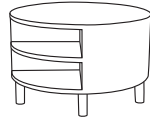

Formosa Collection

DMXXXX

Table Style

**A**  
Oval End Table

**B**  
Oval Coffee Table

**C**  
Round End Table

**D**  
Round Coffee Table

Options

**0**  
No Shelf

**1**  
With Shelf

Top Finish

**A**  
Kwalu Top

**\*B**  
Corian®/ Hanex®/ Krion® Top  
(Waterfall Profile)

Legs

**C**  
Kwalu Cylinder

**F**  
Brushed Aluminum  
Cylinder